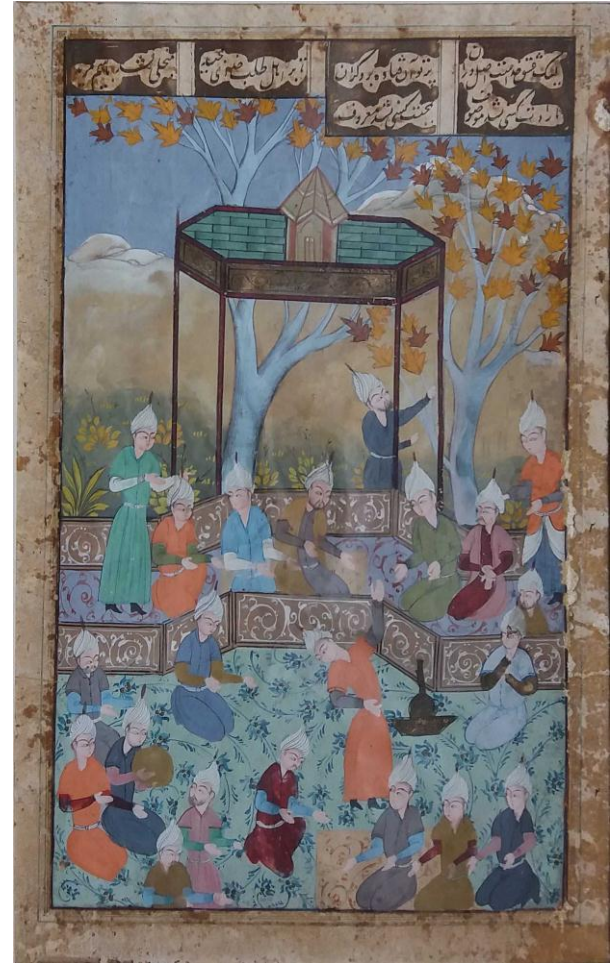

Beginning of 19th century saw the peak of Sikh Raj that brought an art style that was unique in its own right and the prominent centre was Lahore.

After partition although miniature lost its popularity for sometime but great masters like Haji Shareef and Shujaullah never gave up and kept it alive. It again became popular when the young generation of Pakistani painters added newer elements to this traditional art form. This gave birth to the movement of Neo Miniature that has dazzled the world till today.

MEDIUM: Gouache on Wasli

SIZE: 4x5 Inches

Price: Not For Sale

CALL: 0092 42 35771879 / 0092 314 4197232 **WEB:** oysterartgalleries.com **EMAIL:** admin@oysterartgalleries.com

ARTIST: This is painting belong to 1500 AD
TITLE: Hindu School of Art, Birth of Krishna
MEDIUM: Gouache on Wasli
SIZE: 5x8 Inches
Price: Not For Sale