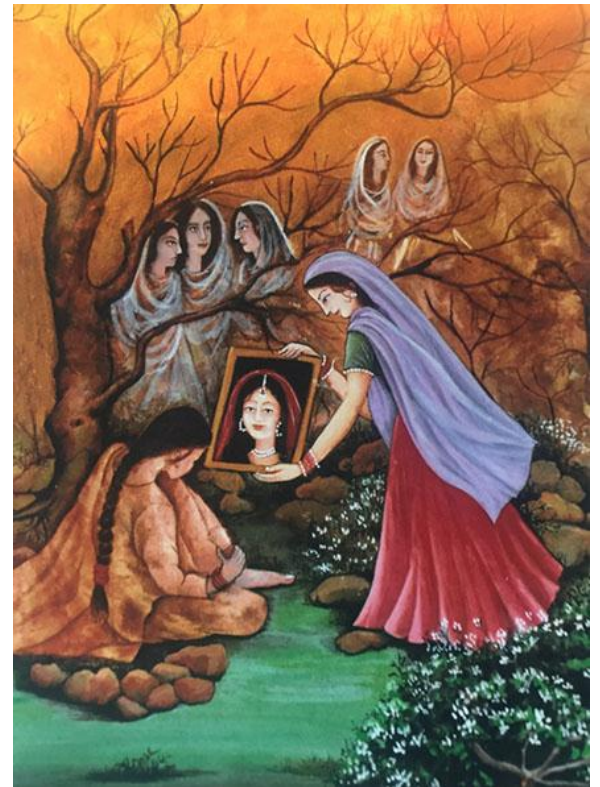

Price: 25,000

ARTIST: Hira Mustafa

TITLE: Contemporary Miniature

MEDIUM: Gouache on Wasli

SIZE: 10x12 Inches

Price: 25,000

CALL: 0092 42 35771879 / 0092 314 4197232 **WEB:** oysterartgalleries.com **EMAIL:** admin@oysterartgalleries.com

ARTIST: Afshan Naz
TITLE: Dance on Chess, Classical Miniature
MEDIUM: Gouache on Wasli
SIZE: 9x13 Inches

ARTIST: Afshan Naz
TITLE: Bride, Classical Miniature
MEDIUM: Gouache on Wasli
SIZE: 10x12 Inches
Price: 15.000