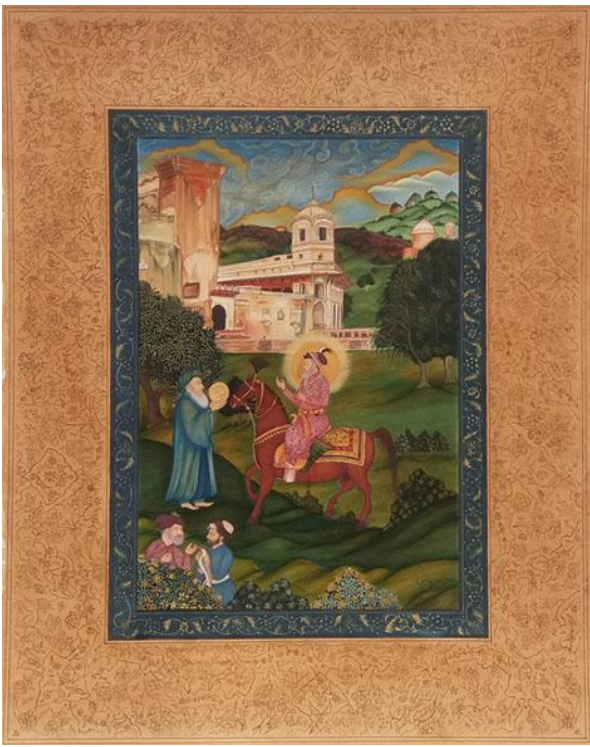

ARTIST: Sumaira Amin

TITLE: Classical Miniature with Illumination, Moti Masjid

MEDIUM: Gouache on Wasli

SIZE: 11x14 Inches

Price: 200,000