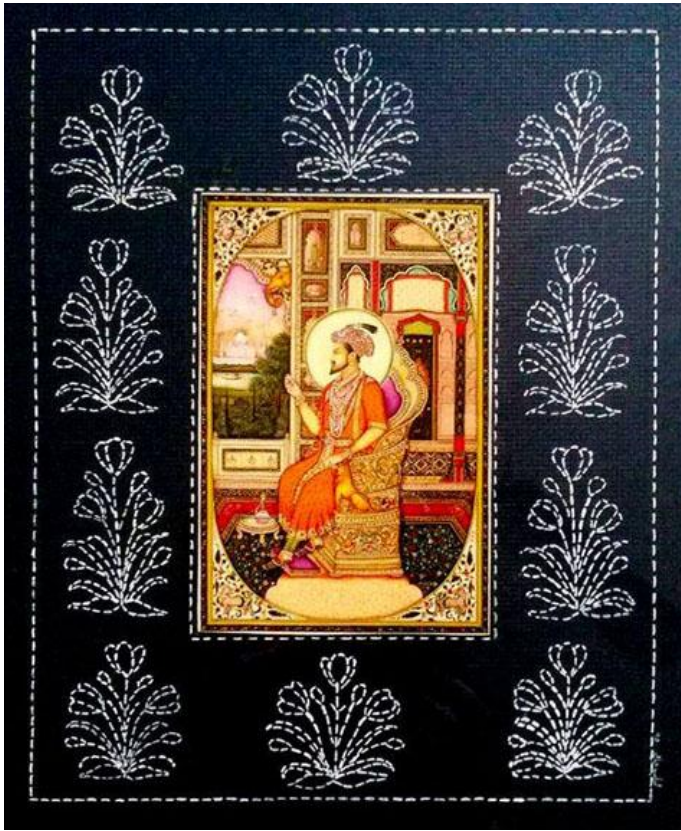

ARTIST: Rubab Javed
TITLE: Mughal Prince, Contemporary Miniature
MEDIUM: Gouache on Wasli
SIZE: 9.4x11.2 Inches
Price: 55,000