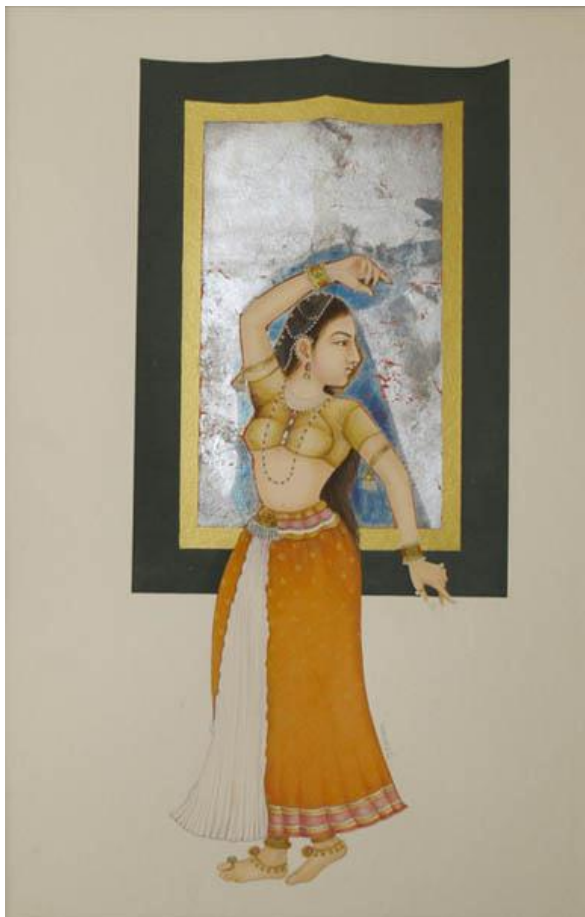

ARTIST: Marwa
TITLE: Classical Miniature, Sarika Naika
MEDIUM: Gouache on Wasli
SIZE: 9x12 Inches
Price: Not for Sale

CALL: 0092 42 35771879 / 0092 314 4197232 **WEB:** oysterartgalleries.com **EMAIL:** admin@oysterartgalleries.com

ARTIST: Muhammad Frooq

TITLE: Classical Miniature

MEDIUM: Gouache on Wasli

SIZE: 13x20 Inches

Price: 40,000

ARTIST: Muhammad Frooq

TITLE: Classical Miniature

MEDIUM: Gouache on Wasli