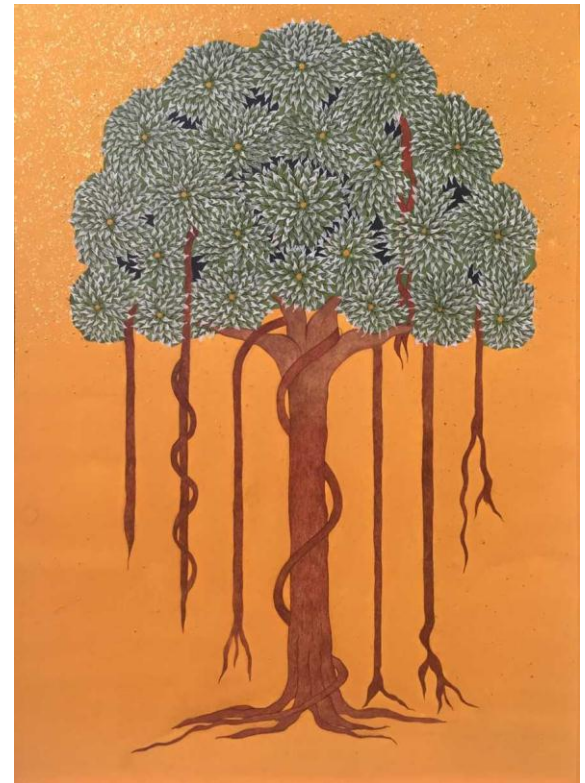

ARTIST: Safa Mustafa
TITLE: Untitled, Contemporary Miniature
MEDIUM: Gouache on Wasli
SIZE: 11x16 Inches
Price: 50,000

CALL: 0092 42 35771879 / 0092 314 4197232 **WEB:** oysterartgalleries.com **EMAIL:** admin@oysterartgalleries.com