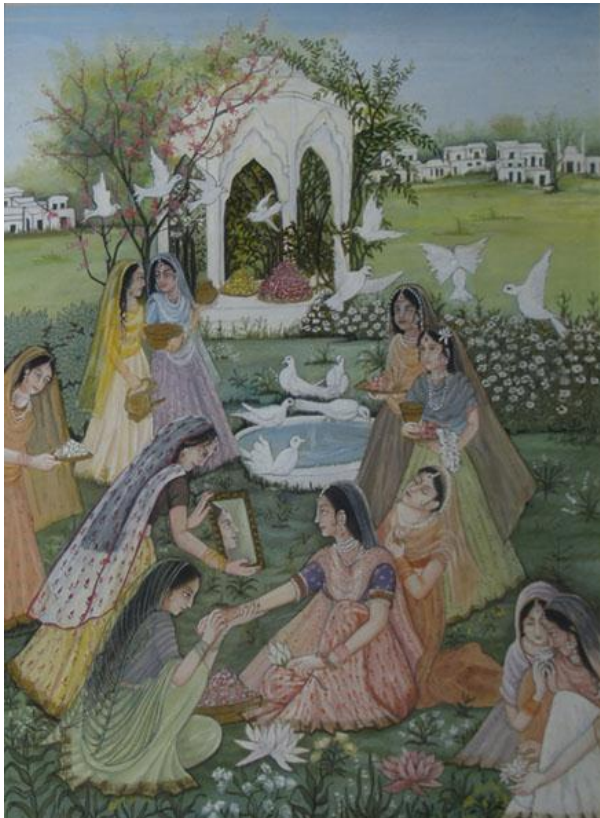

Price: 25,000

ARTIST: Hira Mustafa

TITLE: Contemporary Miniature

MEDIUM: Gouache on Wasli

SIZE: 10x12 Inches

Price: 25,000

CALL: 0092 42 35771879 / 0092 314 4197232 **WEB:** oysterartgalleries.com **EMAIL:** admin@oysterartgalleries.com

ARTIST: Afshan Naz
TITLE: Dance on Chess, Classical Miniature
MEDIUM: Gouache on Wasli
SIZE: 9x13 Inches

ARTIST: Afshan Naz
TITLE: Bride, Classical Miniature
MEDIUM: Gouache on Wasli
SIZE: 10x12 Inches
Price: 15.000