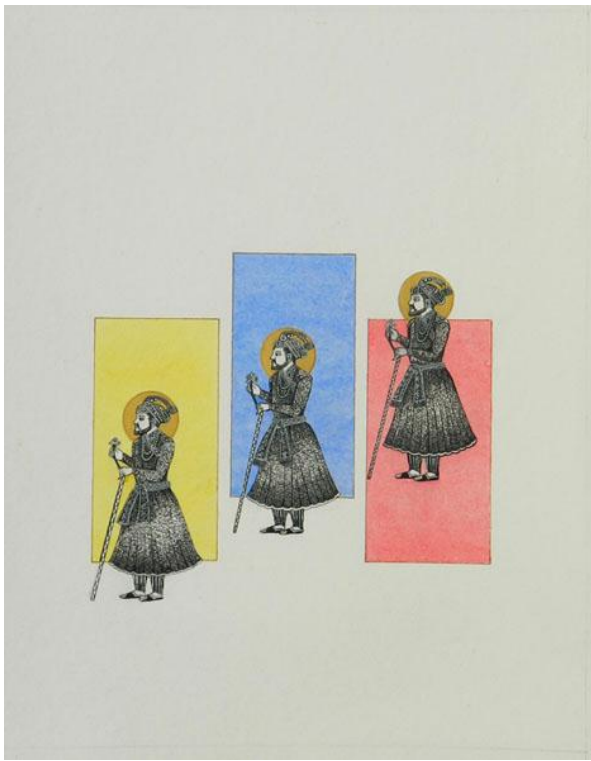

ARTIST: Rabia Choudry
TITLE: Candidates
MEDIUM: Gouache on Wasli
SIZE: 10x12 Inches
Price: 7,000