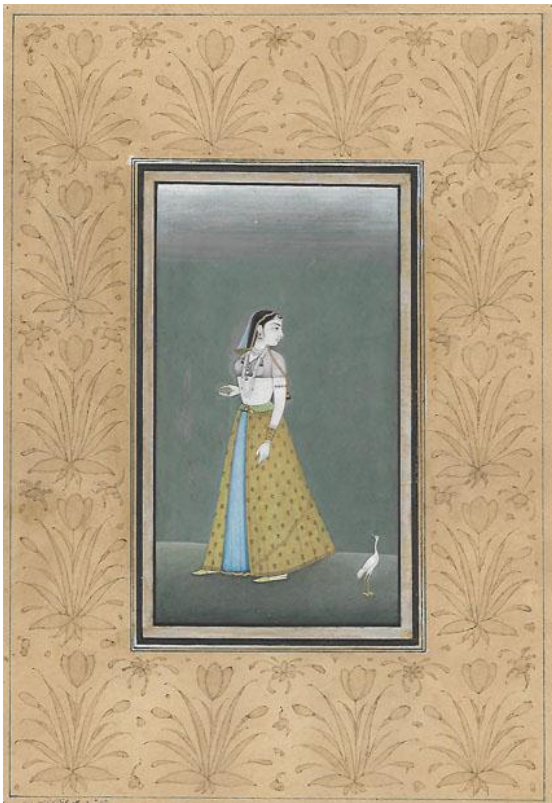

ARTIST: Ustad Shujah

TITLE: This is painting belong to 1900 AD, Pakistani Era

MEDIUM: Gouache on Wasli

SIZE: 6.4x9.4 Inches

Price: Not For Sale