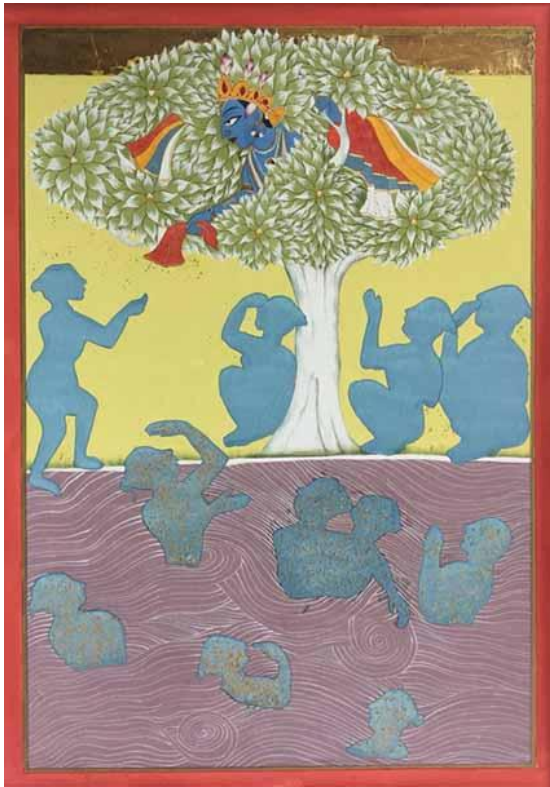

ARTIST: Safa Mustafa
TITLE: Krishna Stealing Clothes of Gopies, Contemporary Miniature
MEDIUM: Gouache on Wasli
SIZE: 11x16 Inches