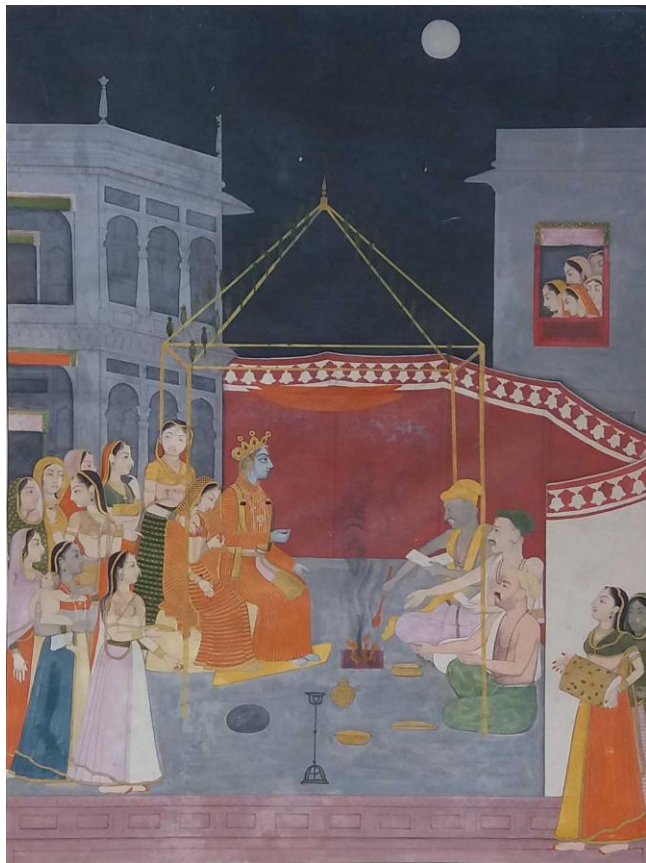

Beginning of 19th century saw the peak of Sikh Raj that brought an art style that was unique in its own right and the prominent centre was Lahore.

After partition although miniature lost its popularity for sometime but great masters like Haji Shareef and Shujaullah never gave up and kept it alive. It again became popular when the young generation of Pakistani painters added newer elements to this traditional art form. This gave birth to the movement of Neo Miniature that has dazzled the world till today.

MEDIUM: Gouache on Wasli

SIZE: 6x9 Inches

Price: Not For Sale

ARTIST: This is painting belong to 1700 AD

TITLE: Glair School of Art, Birth of Krishna

MEDIUM: Gouache on Wasli

SIZE: 7x10 Inches

Price: Not For Sale

MEDIUM: Gouache on Wasli

SIZE: 8x10 Inches

Price: Not For Sale

ARTIST: This is painting belong to 1800 A. D

TITLE: Mughal Period

MEDIUM: Gouache on Wasli

SIZE: 8x10 Inches

Price: Not For Sale

MEDIUM: Gouache on Wasli

SIZE: 6.4x9.4 Inches

Price: Not For Sale

ARTIST: Ustad Shujah

TITLE: This is painting belong to 1900 AD, Pakistani Era

MEDIUM: Gouache on Wasli

SIZE: 6.4x9.4 Inches

Price: Not For Sale